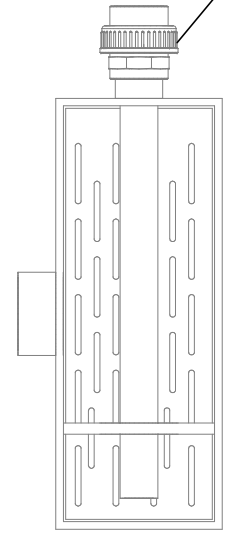

515

Front view

10
249
10
235

Right-side view

Adaptor 2"

Adaptor 2"

570

220

Top view

220

Rear view

Adaptor 2"

Left-side view

110

570

description:
TF-ECO20 - Trickle filter