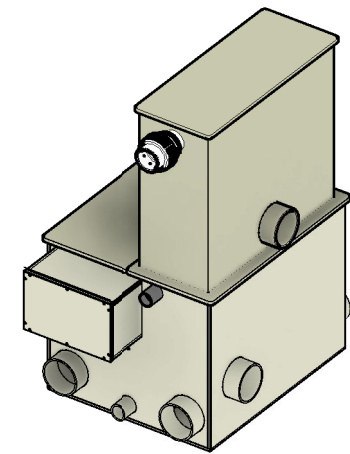

515

Front view

10
249
10
235

Right-side view

Adaptor 2"

Adaptor 2"

570

220

Top view

220

Rear view

Adaptor 2"

Left-side view

110

570

description:
TF-ECO20 - Trickle filter